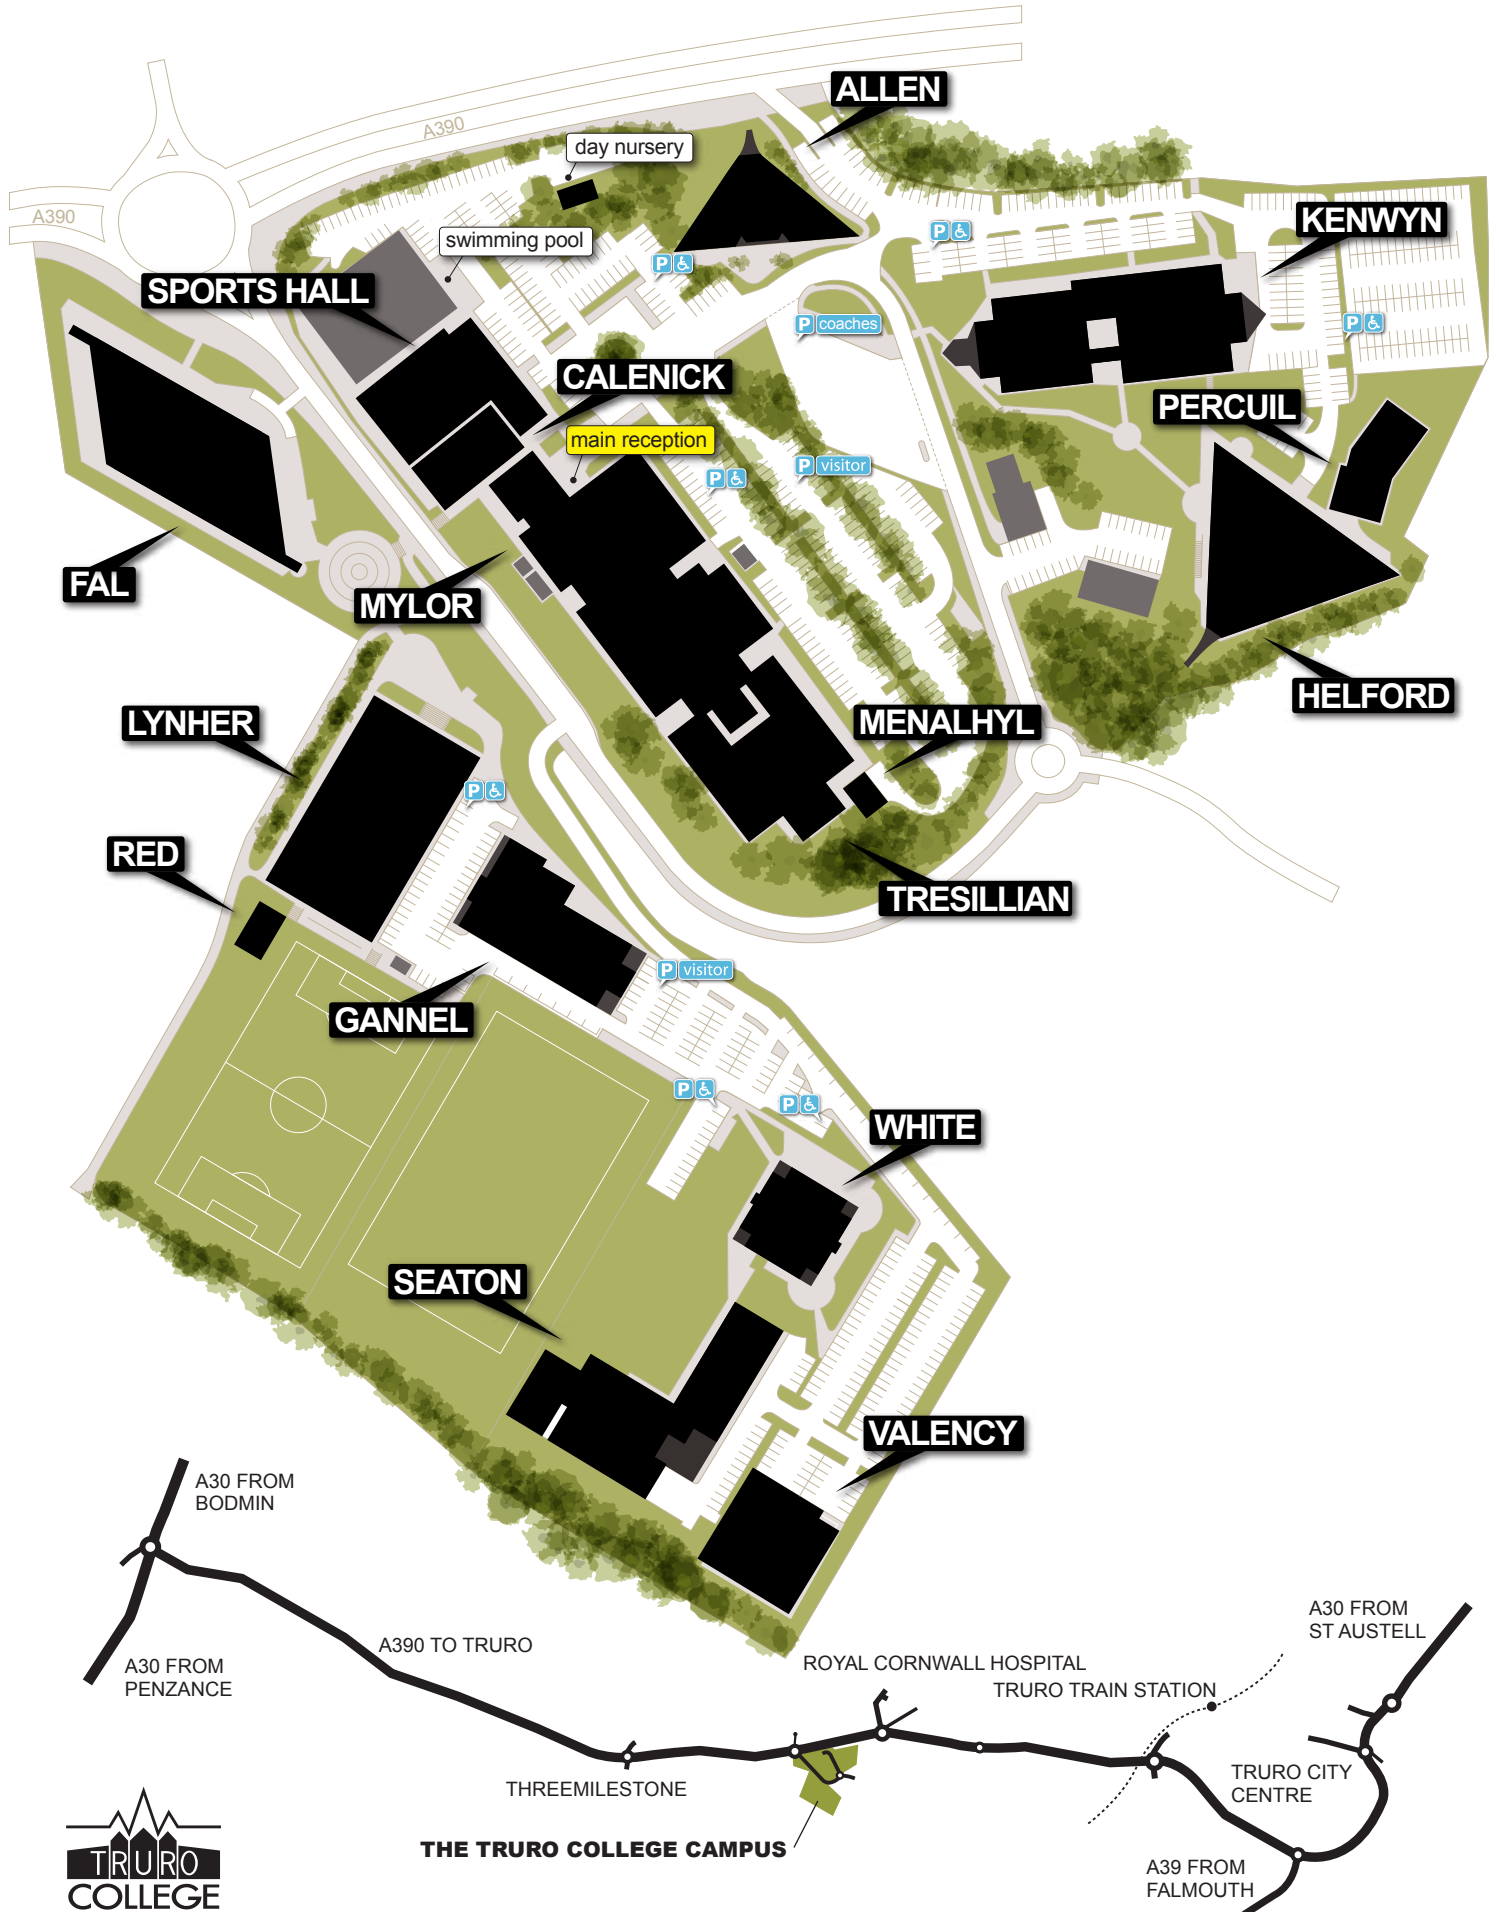

# TRURO COLLEGE CAMPUS MAP

Truro College, College Road, Truro, Cornwall TR1 3XX

Part of Truro and Penwith College