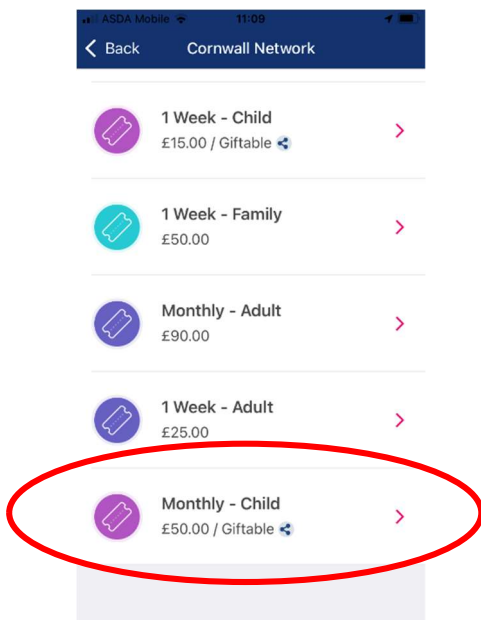

**Students from families with household incomes exceeding £70,000 are not eligible for government bursary support and should purchase tickets direct from First Kernow at £50 per month.**

Download and login [First Bus Travel App | First Bus](#). You'll need to create an account if it's your first time using the app.

Step 1: Choose your ticket > **Cornwall Network**

Step 2: Choose ticket type > **Monthly – Child**

Please note that while these tickets are giftable, the student will need the app on their phone to activate and use the ticket. Once activated tickets are not transferable so only activate on the phone of the person using the ticket. These tickets are available for all students under 19 and can be used across networks (some exclusions, such as park and ride, apply, please check with operators for details).