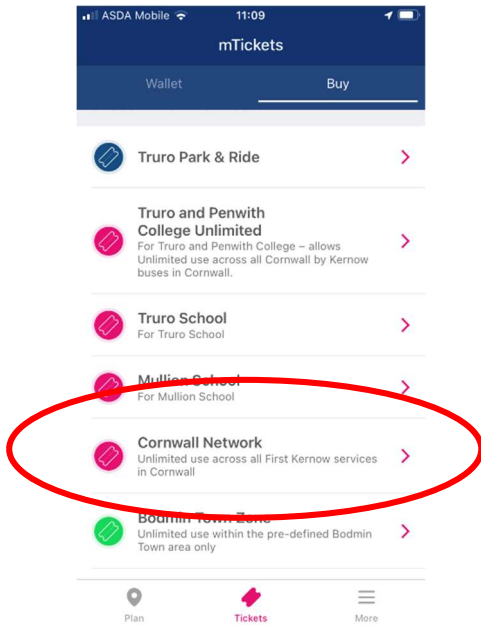

**Students from families with household incomes exceeding £70,000 are not eligible for government bursary support and should purchase tickets direct from First Kernow at £50 per month.**

Download and login [First Bus Travel App | First Bus](#). You'll need to create an account if it's your first time using the app.

Step 1: Choose your ticket > **Cornwall Network**

Step 2: Choose ticket type > **Monthly – Child**

Please note that while these tickets are giftable, the student will need the app on their phone to activate and use the ticket. Once activated tickets are not transferable so only activate on the phone of the person using the ticket. These tickets are available for all students under 19 and can be used across networks (some exclusions, such as park and ride, apply, please check with operators for details).